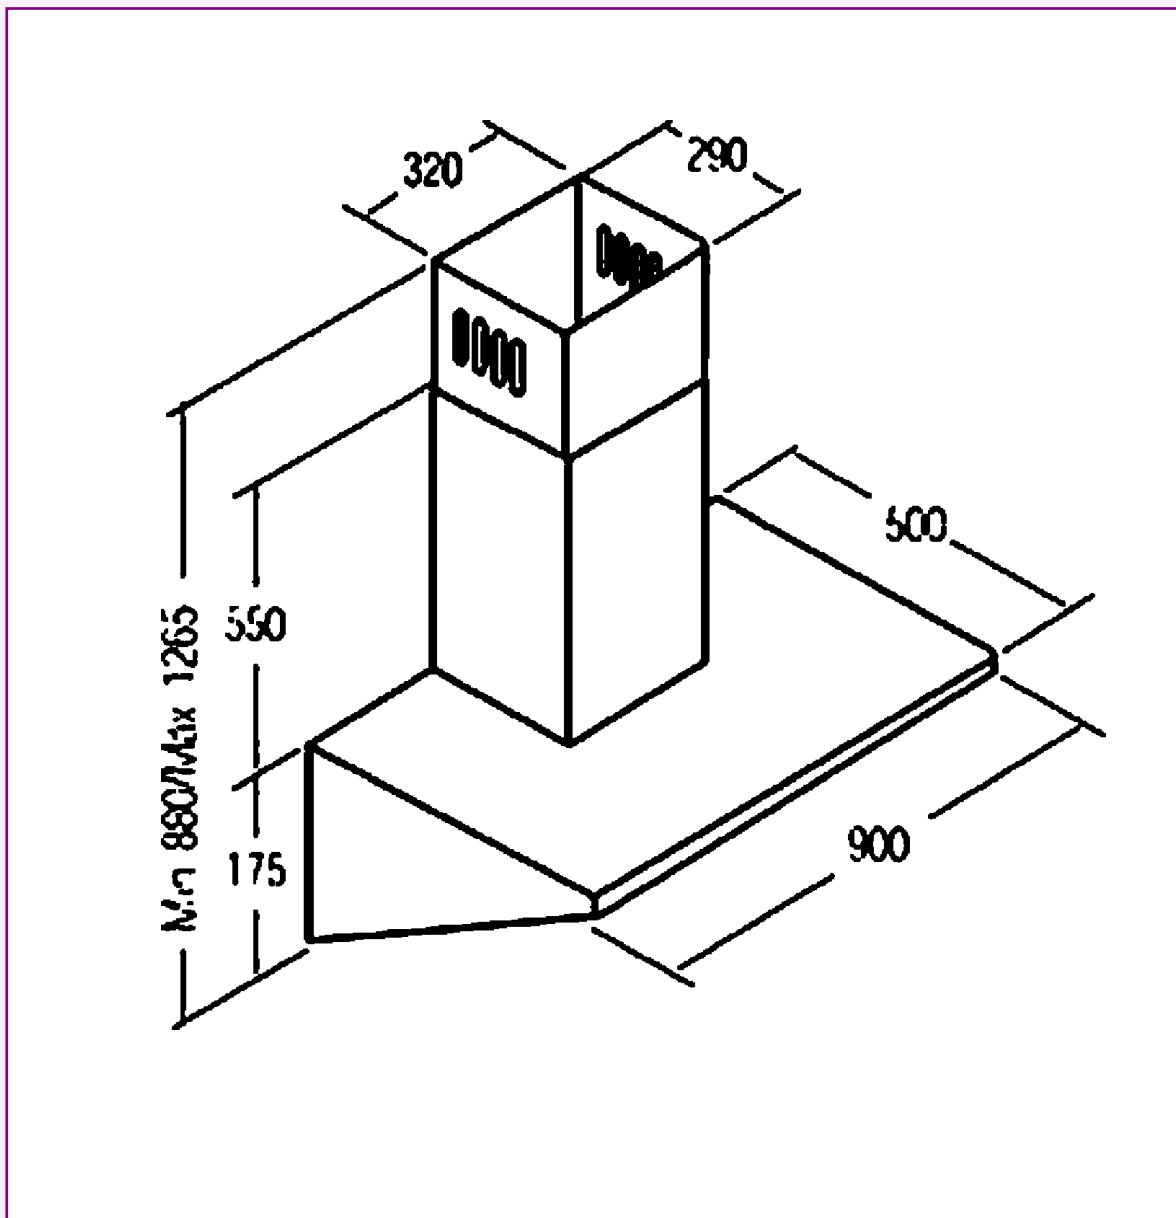

Professional

Vectaire Ltd
Lincoln Road
Cressex Business Park
High Wycombe
Bucks, HP12 3RH
Tel: +44(0)1494 522333
Fax: +44(0)1494 522337
Email: sales@vectaire.co.uk